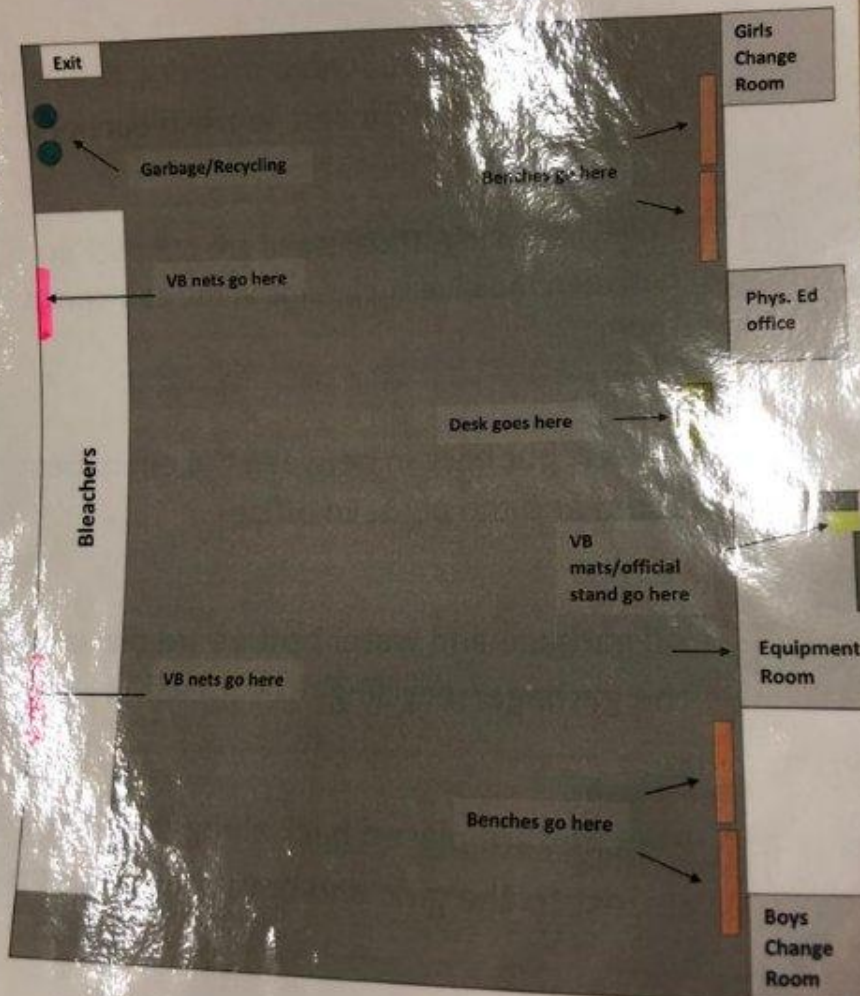

CPET CLOSING PROCEDURE:

Instructions are also on site. During basketball season, the basketball nets need to come down. CPET staff has said they will do this for us. Take Antenna off nets and place near the poles.

Sunday Volleyball Checklist

Thanks,
College P. E. Trudeau, Physical Education Department

Make sure all garbage is gone, curtain pulled, **benches placed back as shown.**