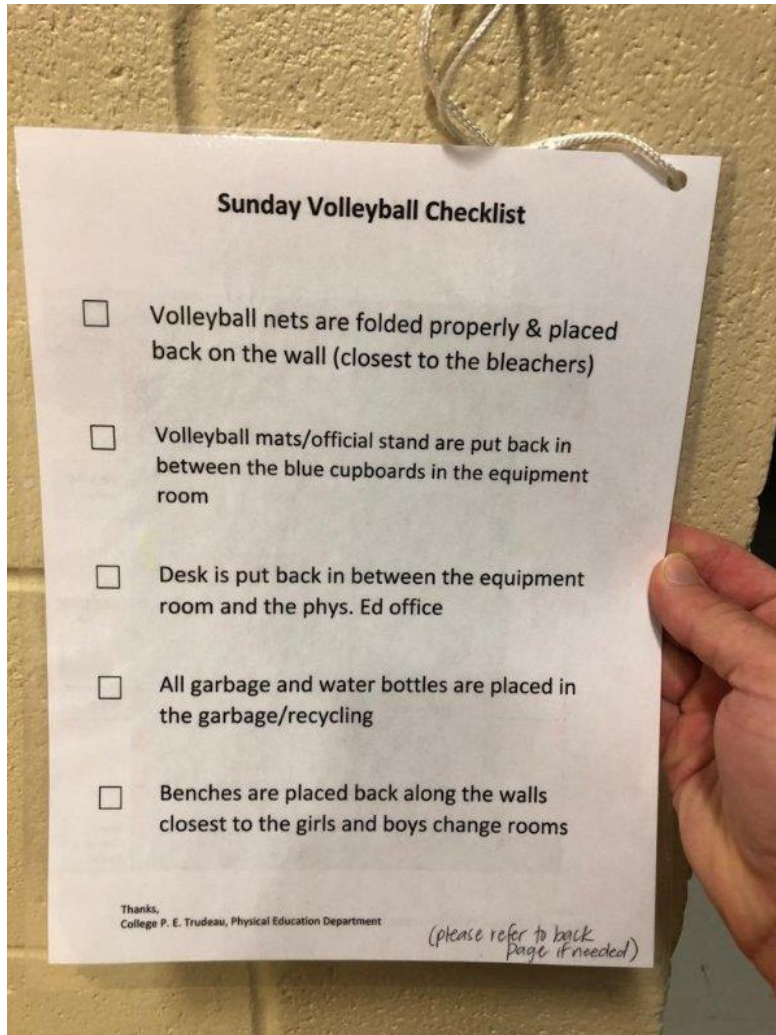

CPET CLOSING PROCEDURE:

Instructions are also on site. During basketball season, the basketball nets need to come down. CPET staff has said they will do this for us. Take Antenna off nets and place near the poles.

Sunday Volleyball Checklist

Thanks,
College P. E. Trudeau, Physical Education Department

Make sure all garbage is gone, curtain pulled, **benches placed back as shown.**